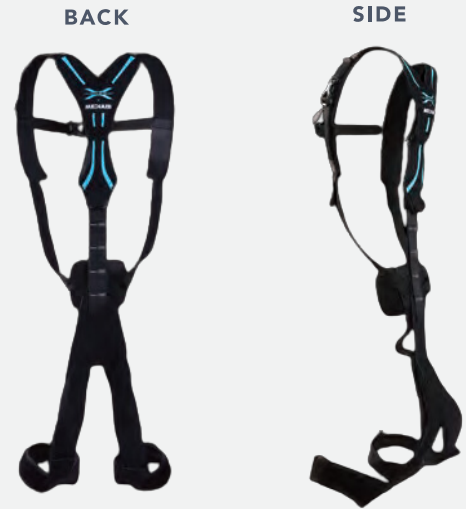

The new workplace practices.

MUSCLE SUIT
Soft-Power

PRODUCT

The new workplace practices.

Introducing a new standard for all workplaces. Muscle Suit Soft-Power, built upon the assistance technology developed in the Muscle Suit series, combines support and comfort to achieve a garment-like wearing experience. It provides assistance throughout the day, making strenuous tasks feel light and effortless.

SCENE

Effortlessly perform all tasks with a garment-like level of comfort.

Lifting and carrying tasks in manufacturing and logistics warehouses.

Maintaining challenging positions in the caregiving field.

Forward leaning posture in agricultural work.

FEATURE

35% reduction in lower back strain.

Supple yet firm support.

Vehicle operation is okay.

The support can be turned on or off with the shoulder buckle. When the support is off, vehicle operation is also allowed.

Not hot, no sweating.

Since it is worn on the back and secured with a belt below the knees, the contact area of the fabric with the body is minimal.

Easy to move in.

Ideal for tasks involving frequent movement such as walking and squatting.