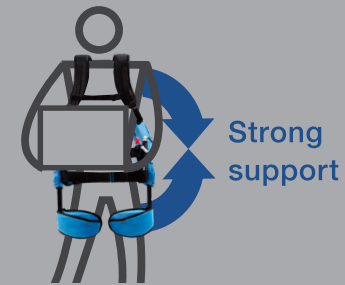

Features

powerful

Strong support

Assists movements with up to 25.5 kgf of auxiliary force.

eco-friendly

Saves energy

No need for electricity!
 It works with air pressure for an unlimited amount of time.

lightweight