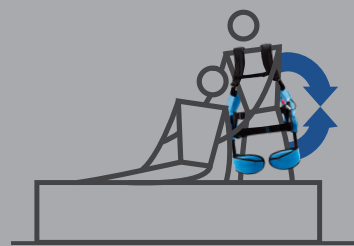

Nursing care support